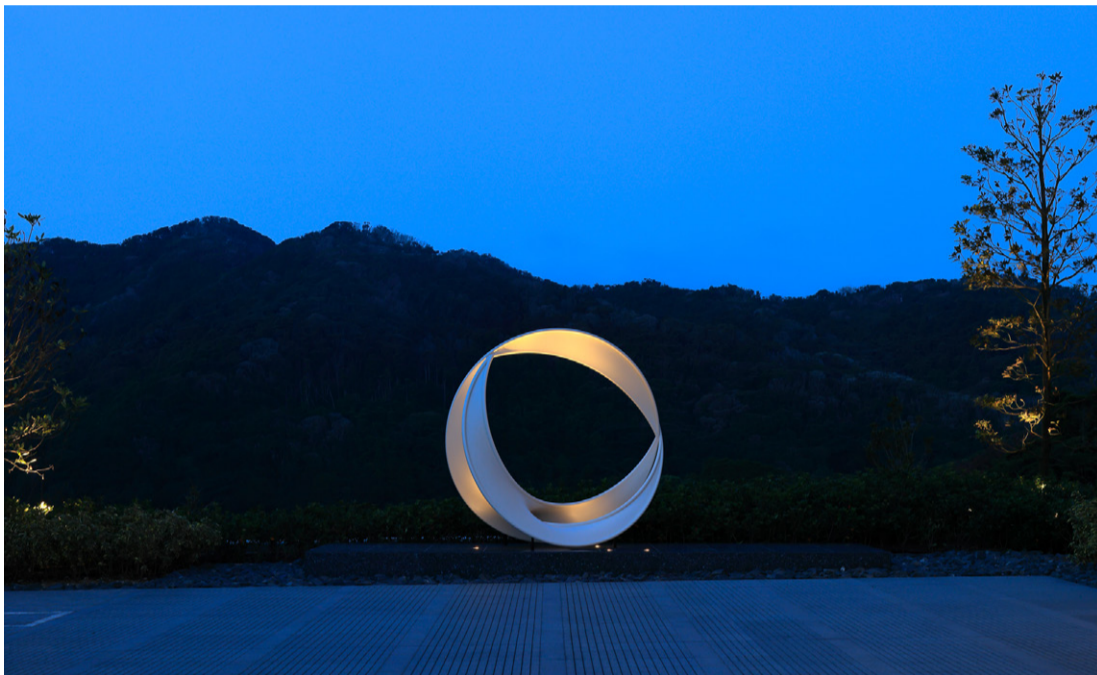

## Park Wellstate Kamogawa

A new senior living residence in the scenic Kamogawa, surrounded by the sea and mountains. The design scheme of the landscape - the layering sea and mountains surrounding the site, the difference in elevation of the ground that overlaps visually and spatially, and time that transforms the surrounding environment, was reflected and developed into the art.

Project Name  
Park Wellstate Kamogawa

Completion  
September, 2021

Owner  
Mitsui Fudosan Residential Co.,Ltd.

Landscape Design  
SWA Group (US)

As the art nestles in the landscape, as the newly designed landscape returns to nature, as nature and building coexist, and as people connect: the "circle" overlaps with the scenery of Kamogawa to express the uninterrupted continuity and eternity of life and nature.

# Fate

The art "Fate" of the Welcome Court sits on an axis drawn to connect the surrounding mountains and sea. The circular central hole captures the ever-changing natural scenery like a picture frame and seizes it in the art.

# Circle

"Circle," at the center of the Main Garden, admired from every angle, creates a centripetal force. The art becomes the "heart" of the new landscape and, with the stream of people serving as its "blood," it brings to light the "circle" of connections between people.