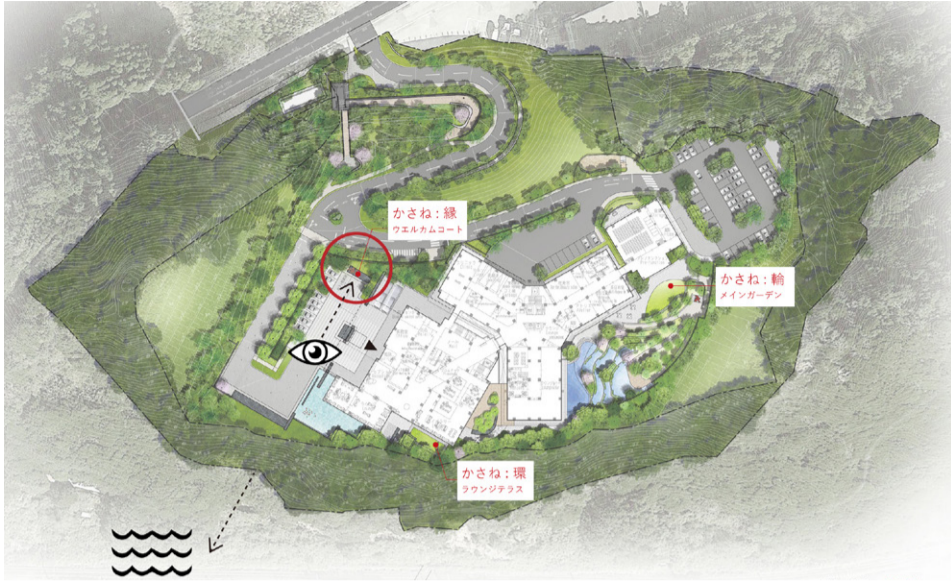

Project Name  
Park Wellstate Kamogawa

Completion  
September, 2021

Owner  
Mitsui Fudosan Residential Co.,Ltd.

Landscape Design  
SWA Group (US)

As the art nestles in the landscape, as the newly designed landscape returns to nature, as nature and building coexist, and as people connect: the "circle" overlaps with the scenery of Kamogawa to express the uninterrupted continuity and eternity of life and nature.

# Fate

The art "Fate" of the Welcome Court sits on an axis drawn to connect the surrounding mountains and sea. The circular central hole captures the ever-changing natural scenery like a picture frame and seizes it in the art.

# Circle

"Circle," at the center of the Main Garden, admired from every angle, creates a centripetal force. The art becomes the "heart" of the new landscape and, with the stream of people serving as its "blood," it brings to light the "circle" of connections between people.

# Ring

The art piece "Ring" in front of the library is like a single flower vase displayed in a tea ceremony room that adds grace to the space. It is the "ring" of energy that connects the interior and exterior spaces.